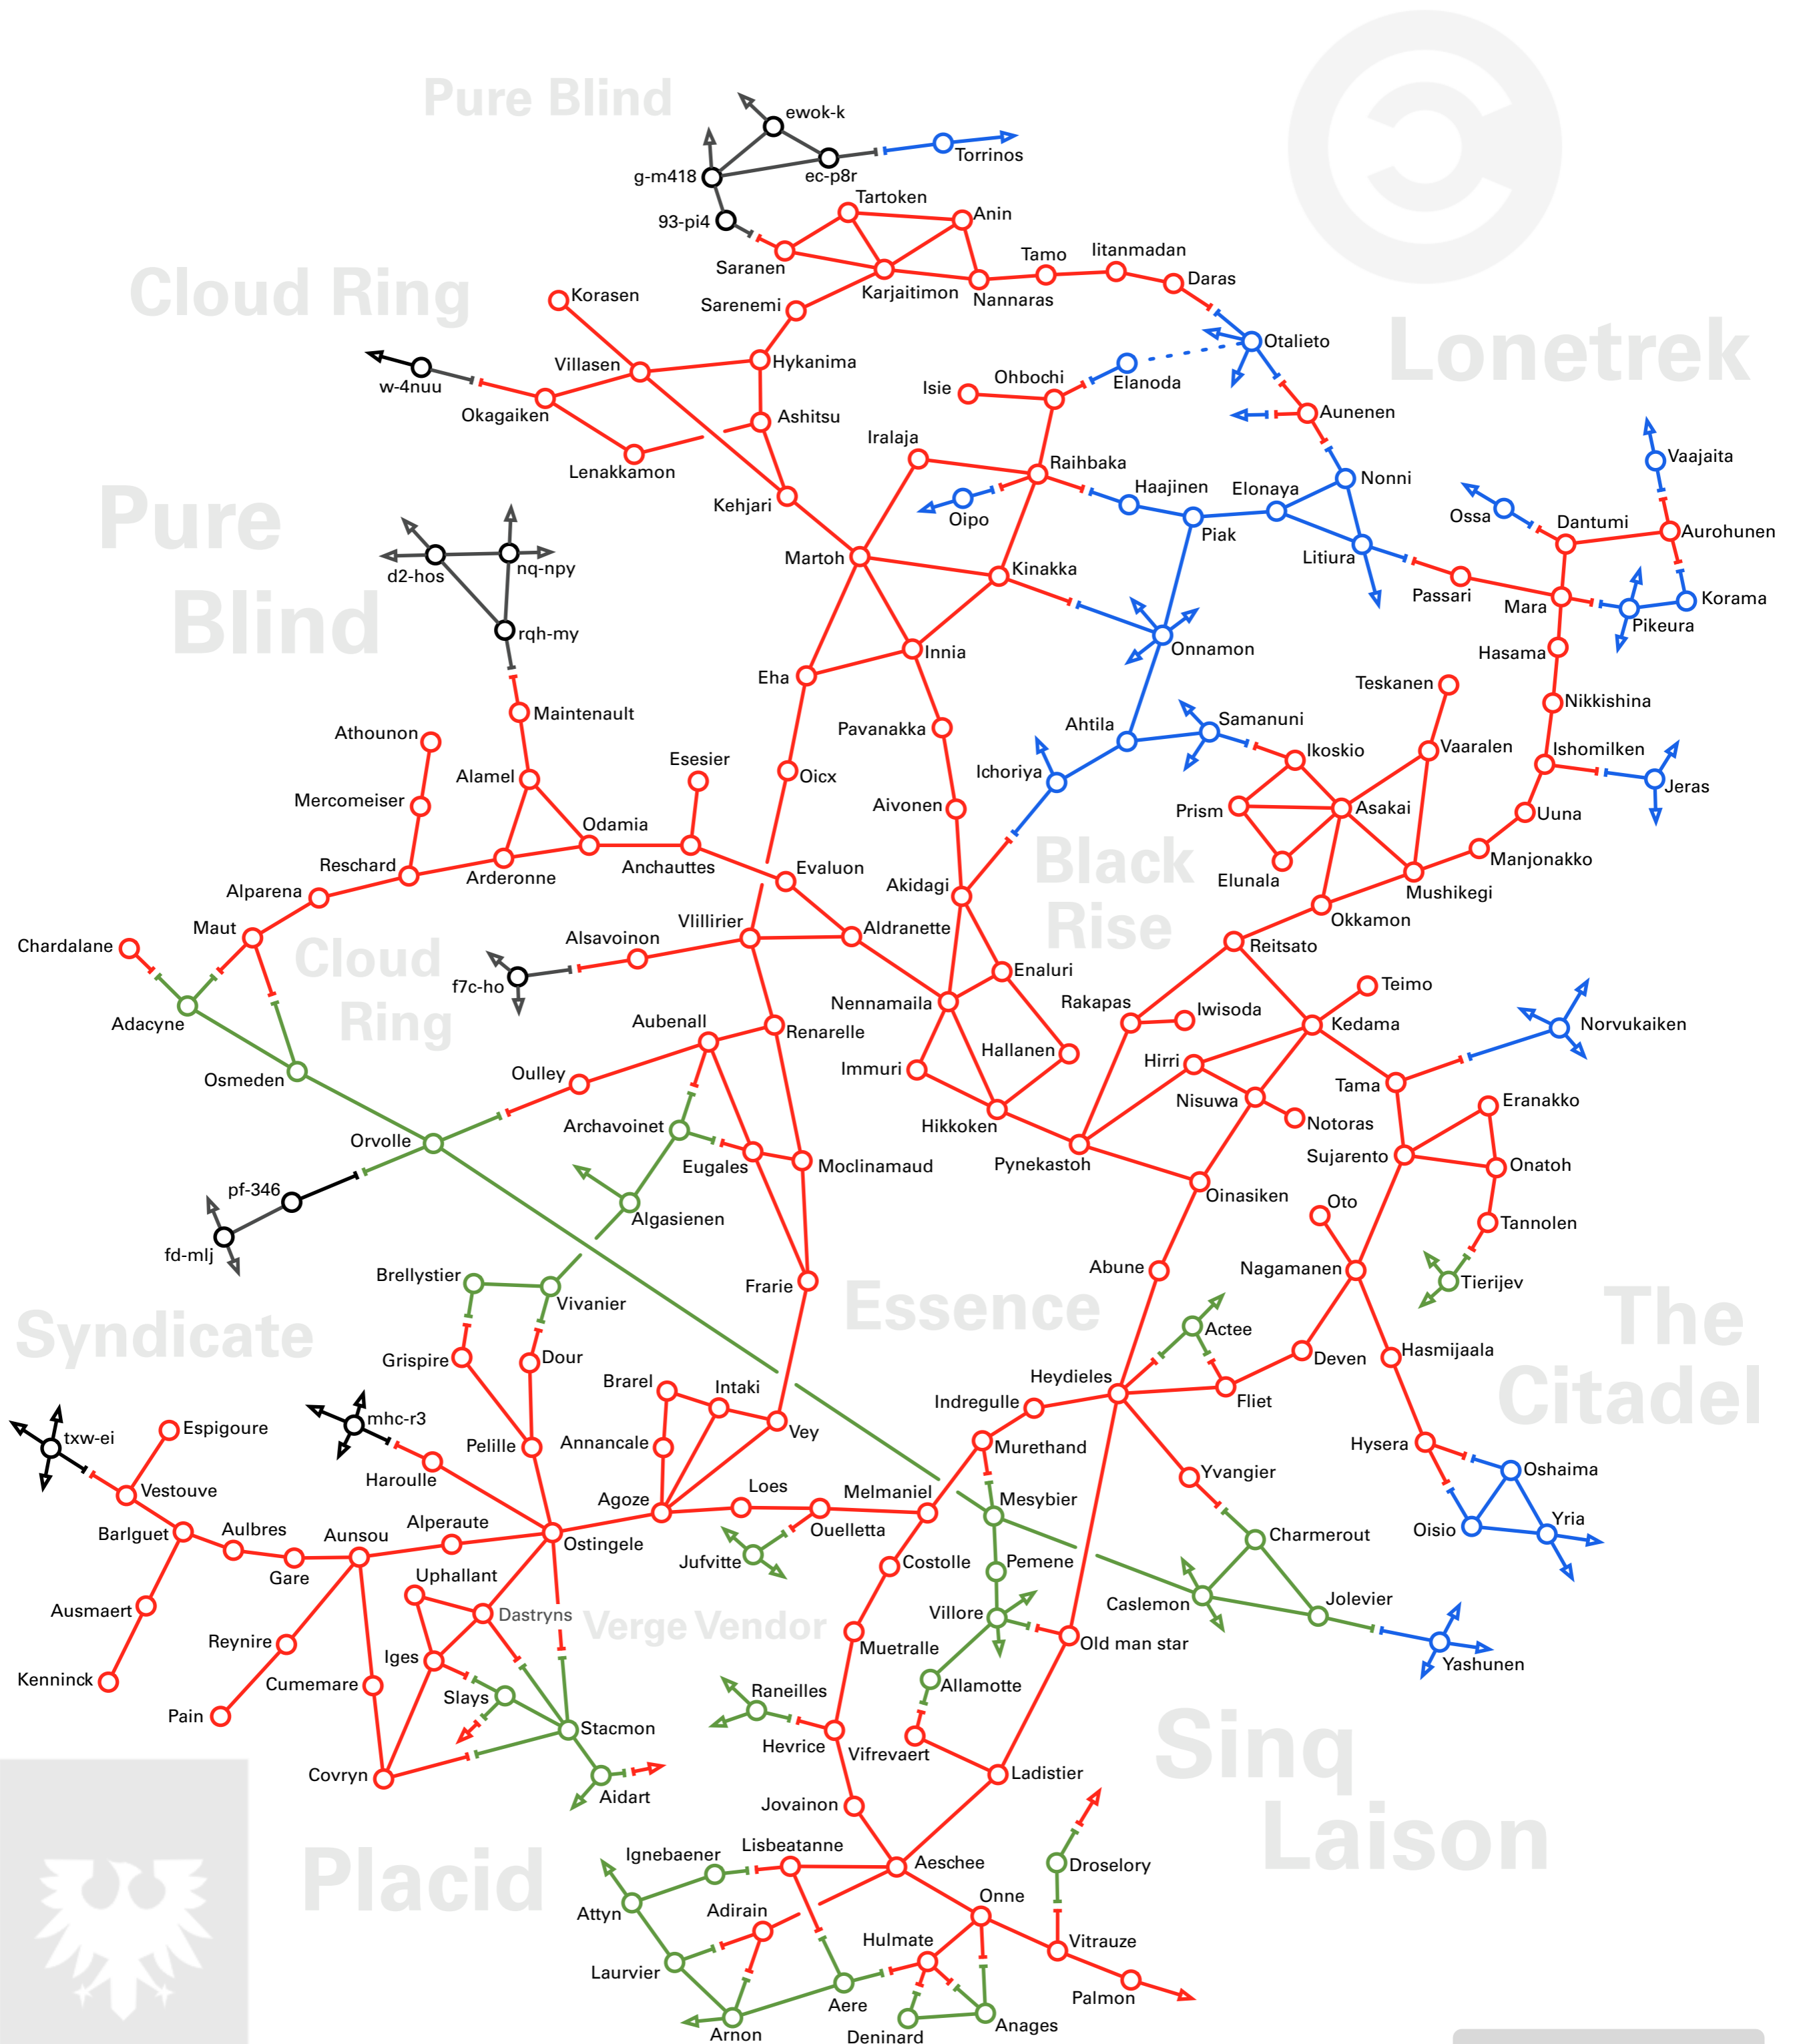

Gallente / Caldari low security regions

Factional warfare map Version 1.0 July 2008

- Low-sec system
- Gallente high-sec
- Caldari high-sec
- Zero dot zero