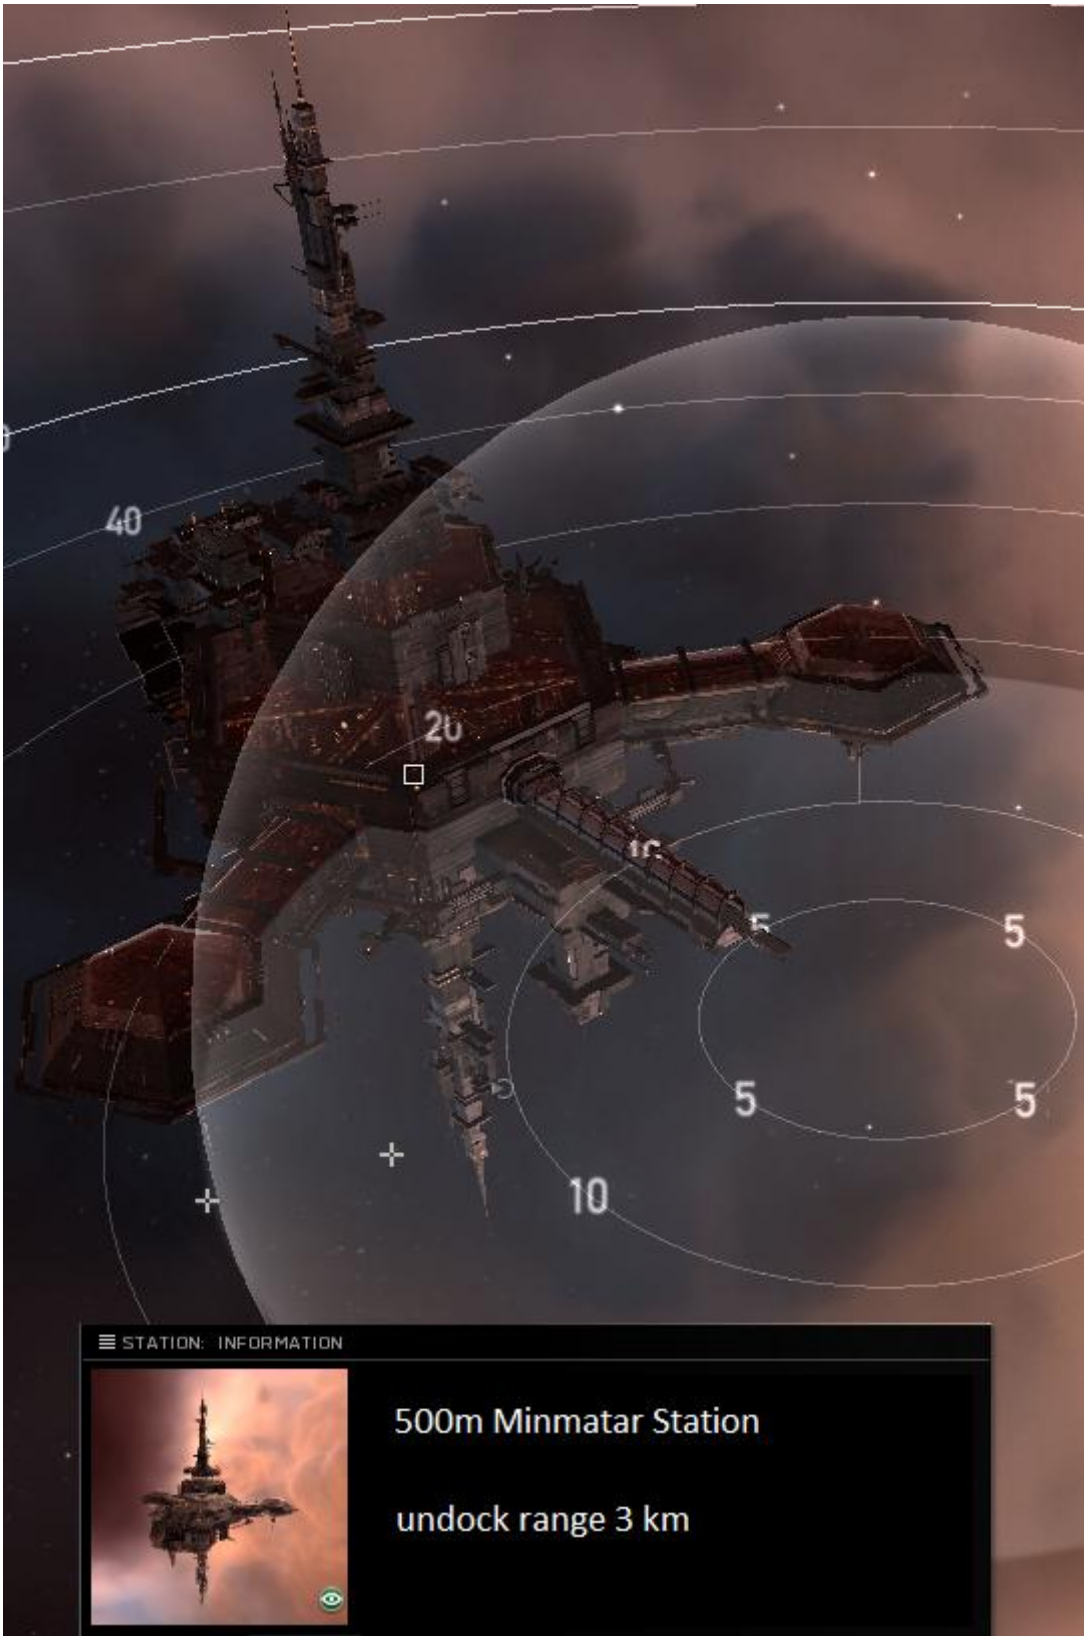

EVE stations undock classification – short, medium and large.

Short: in low and nullsec is **highly dangerous**. There is almost no chance to escape.

Medium: it is **dangerous** if you will not immediately stop your ship using ctrl+space after undocking.

Long: it is **safe**. Remember to wait until session change timer ends before doing something.

Note that all undock ranges was measured roughly and there may be some +-deviation. The first value is range from my ship on screenshot to the station zero point.

Ingame character name of creator of this guide is [GIKudr](#) and you are welcomed for donations ☺

Short undock range list (highly dangerous!)

STATION: INFORMATION

1100m Station (Gallente 5)
undock range 5 km

STATION: INFORMATION

1000m Minmatar Research Station

undock range 3 km

☰ STATION: INFORMATION

500m Minmatar Station

undock range 3 km

Medium undock range (dangerous)

☰ STATION: INFORMATION