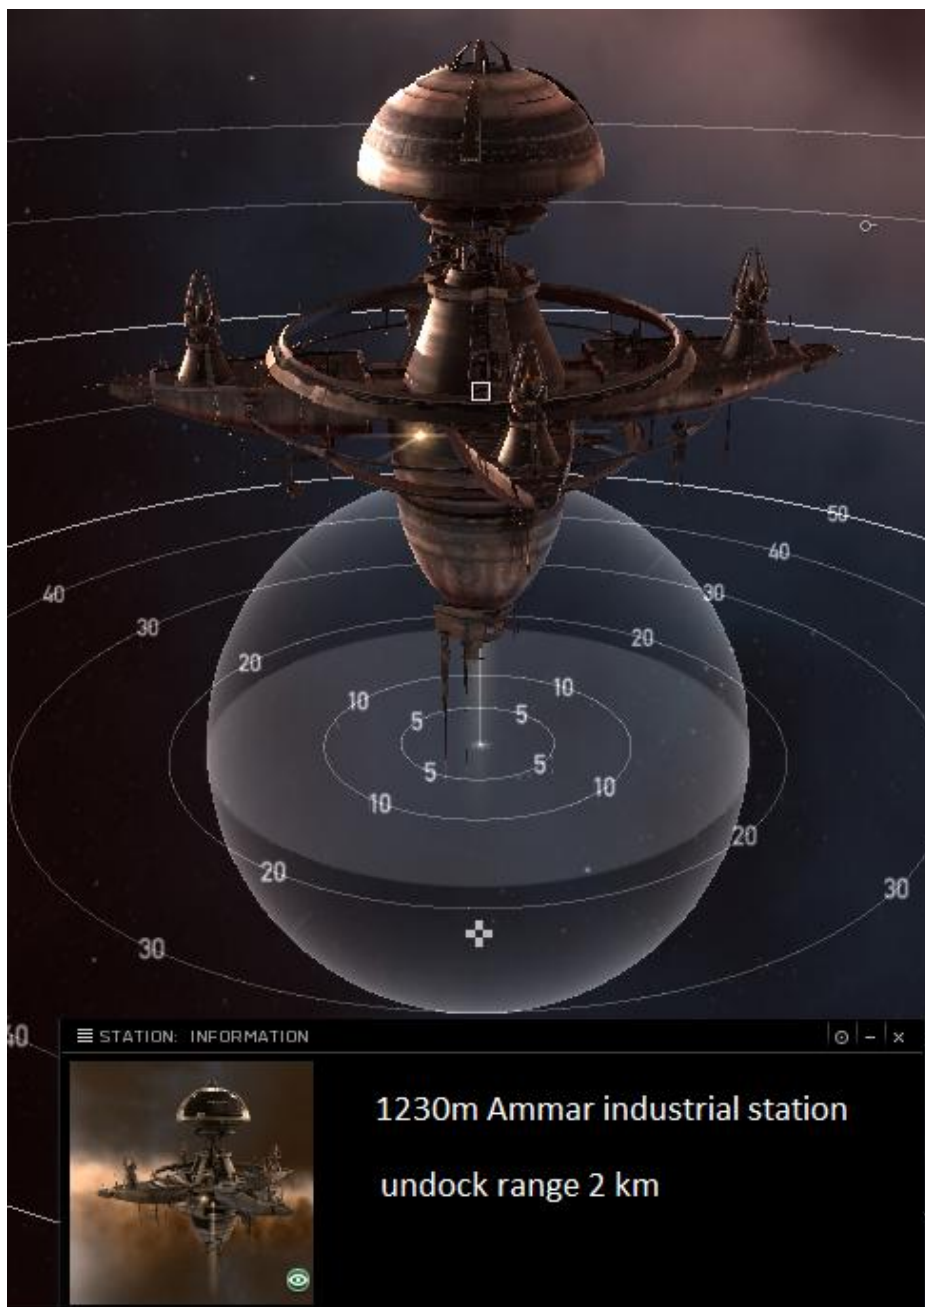

EVE stations undock classification – short, medium and large.

Short: in low and nullsec is **highly dangerous**. There is almost no chance to escape.

Medium: it is **dangerous** if you will not immediately stop your ship using ctrl+space after undocking.

Long: it is **safe**. Remember to wait until session change timer ends before doing something.

Note that all undock ranges was measured roughly and there may be some +-deviation. The first value is range from my ship on screenshot to the station zero point.

Ingame character name of creator of this guide is [GIKudr](#) and you are welcomed for donations ☺

Short undock range list (highly dangerous!)

STATION: INFORMATION

1100m Station (Gallente 5)
undock range 5 km

STATION: INFORMATION

2200m Station (Gallente 7)

undock range 25 km