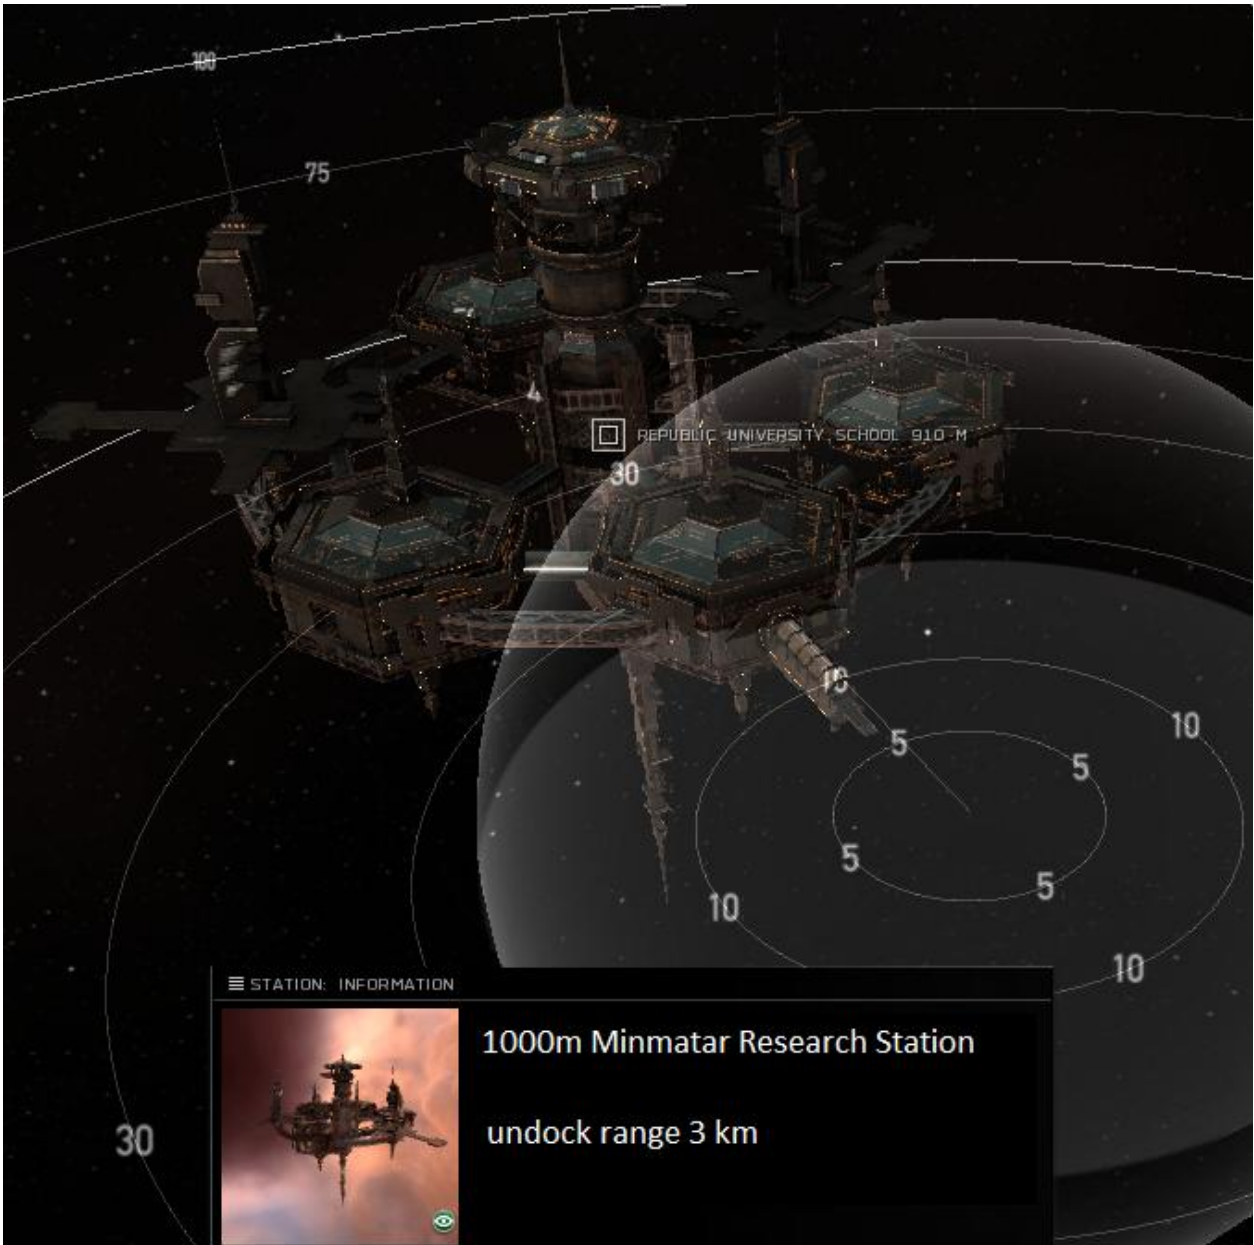

EVE stations undock classification – short, medium and large.

Short: in low and nullsec is **highly dangerous**. There is almost no chance to escape.

Medium: it is **dangerous** if you will not immediately stop your ship using ctrl+space after undocking.

Long: it is **safe**. Remember to wait until session change timer ends before doing something.

Note that all undock ranges was measured roughly and there may be some +-deviation. The first value is range from my ship on screenshot to the station zero point.

Ingame character name of creator of this guide is [GIKudr](#) and you are welcomed for donations ☺

Short undock range list (highly dangerous!)

STATION: INFORMATION

1100m Station (Gallente 5)
undock range 5 km

STATION: INFORMATION

1000m Minmatar Research Station

undock range 3 km

☰ STATION: INFORMATION

500m Minmatar Station

undock range 3 km

Medium undock range (dangerous)

☰ STATION: INFORMATION