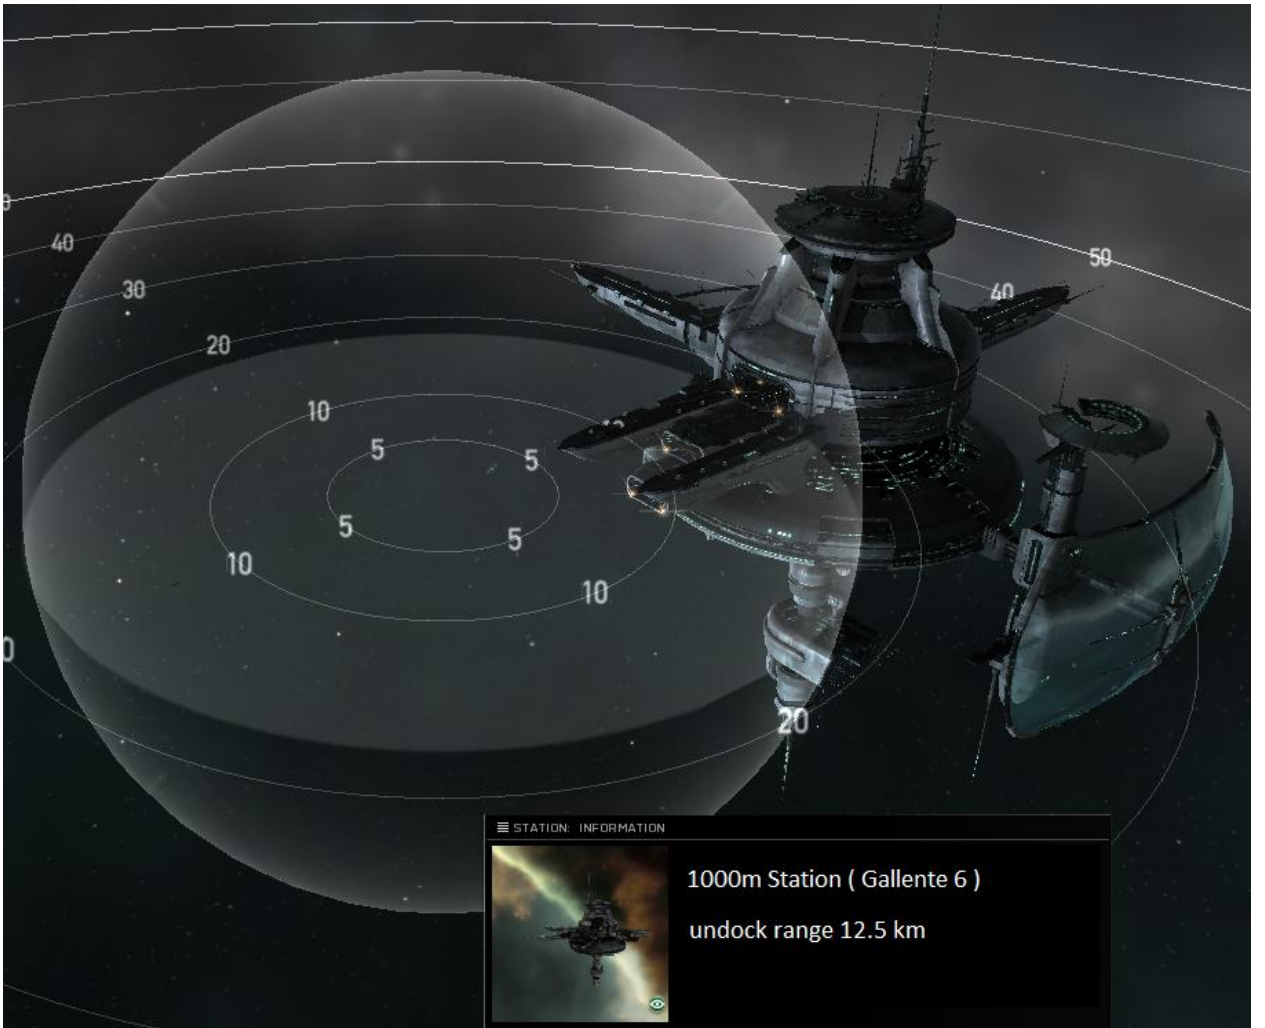

Long: it is **safe**. Remember to wait until session change timer ends before doing something.

Note that all undock ranges was measured roughly and there may be some +-deviation. The first value is range from my ship on screenshot to the station zero point.

⊙ - ✕

1700m Amarr Standard Station

undock range 12.5 km

STATION: INFORMATION

2000m Station (Caldari 5)

undock range 10 km

STATION INFORMATION

1500m Station (Gallente 4)

undock range 15 km

STATION: INFORMATION

1000m Station (Gallente 6)

undock range 12.5 km

Large undock range (safe)

☰ STATION: INFORMATION

1200m Amarr Research Station

undock range 30 km

STATION: INFORMATION

2200m Station (Gallente 7)

undock range 25 km