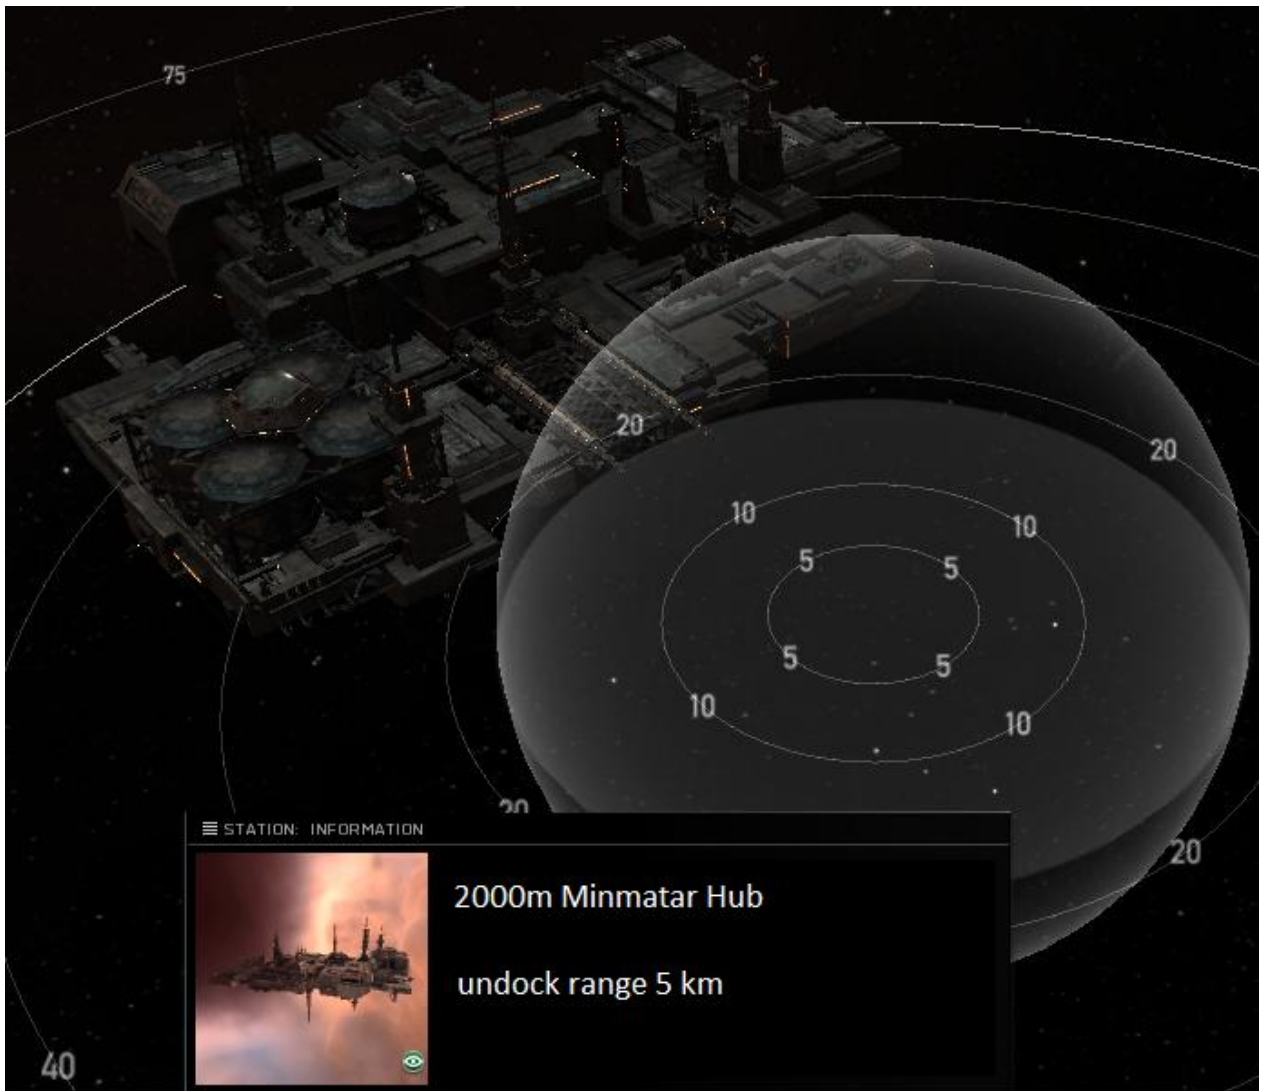

Long: it is **safe**. Remember to wait until session change timer ends before doing something.

Note that all undock ranges was measured roughly and there may be some +-deviation. The first value is range from my ship on screenshot to the station zero point.

STATION: INFORMATION

1000m Minmatar Research Station

undock range 3 km

☰ STATION: INFORMATION

500m Minmatar Station

undock range 3 km

Medium undock range (dangerous)

☰ STATION: INFORMATION

⊙ - ✕

1700m Amarr Standard Station

undock range 12.5 km

STATION: INFORMATION

2000m Station (Caldari 5)

undock range 10 km

STATION INFORMATION

1500m Station (Gallente 4)

undock range 15 km

STATION: INFORMATION

1000m Station (Gallente 6)

undock range 12.5 km

Large undock range (safe)

☰ STATION: INFORMATION

1200m Amarr Research Station

undock range 30 km