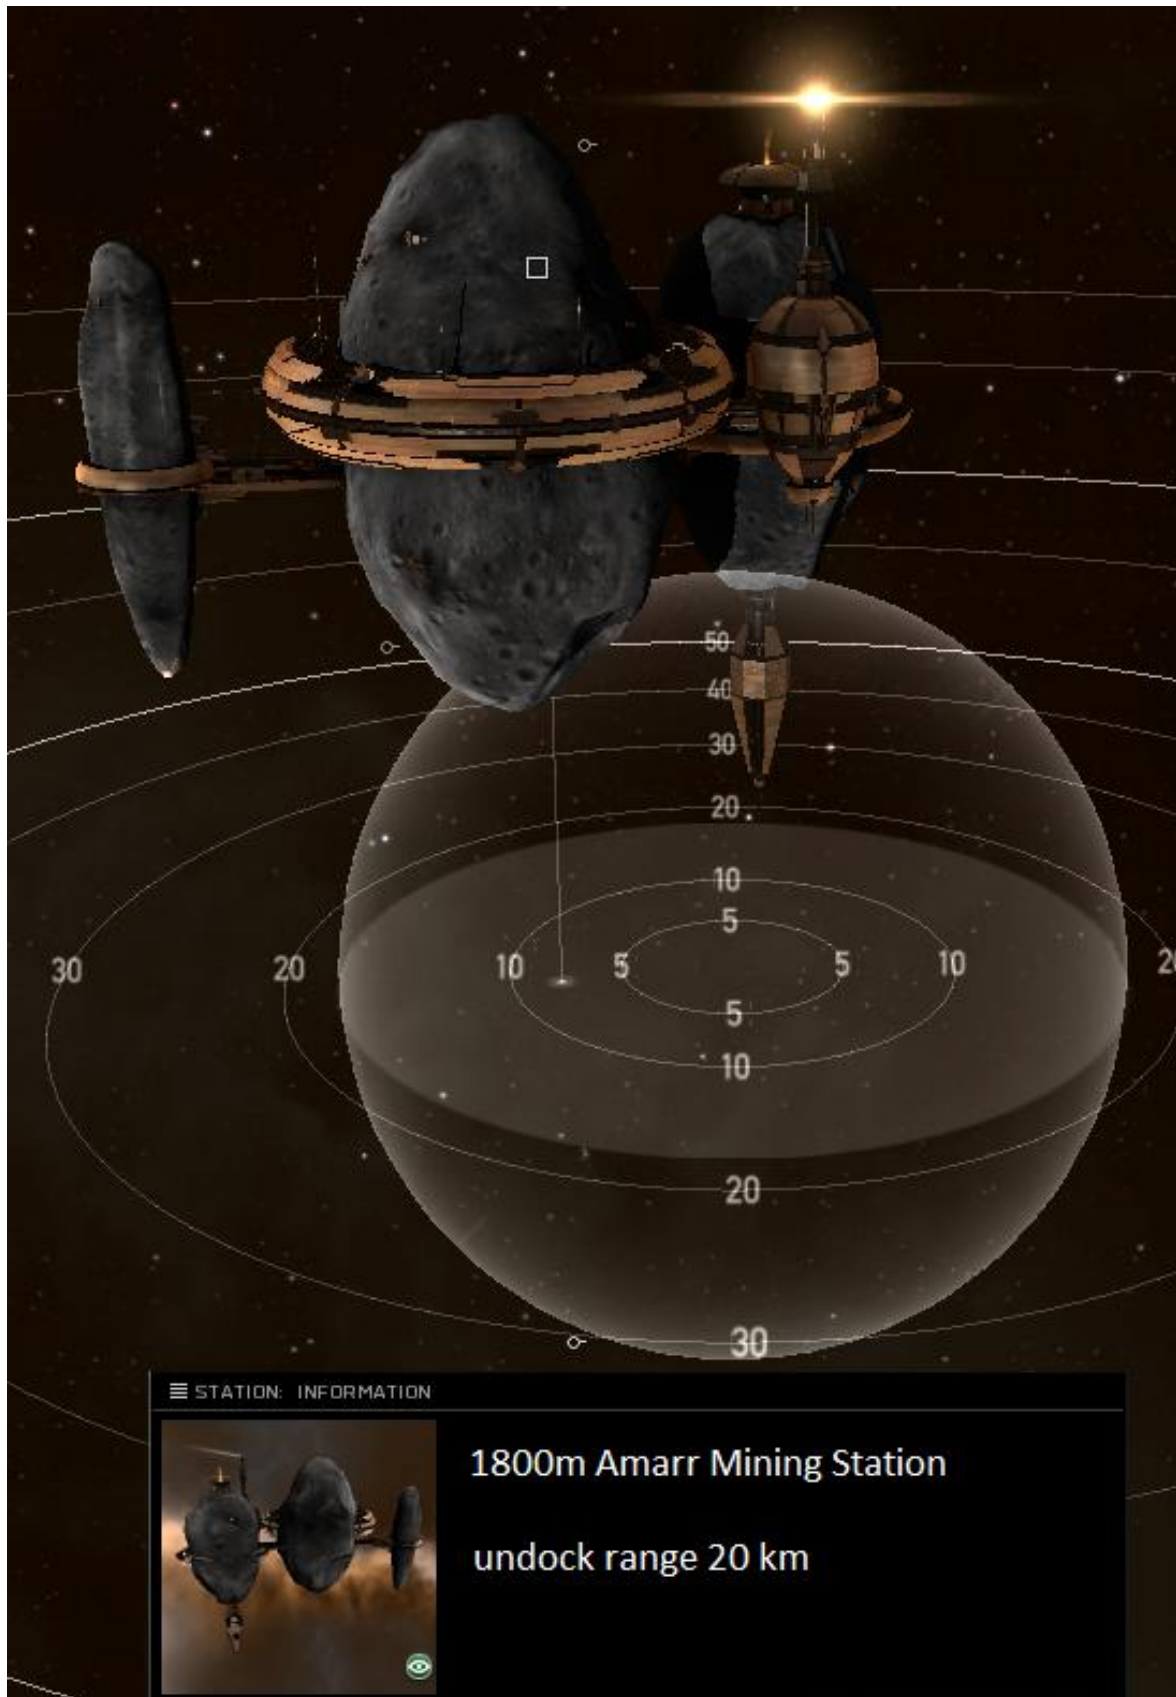

EVE stations undock classification – short, medium and large.

Short: in low and nullsec is **highly dangerous**. There is almost no chance to escape.

Medium: it is **dangerous** if you will not immediately stop your ship using ctrl+space after undocking.

undock range 15 km

STATION: INFORMATION

1000m Station (Gallente 6)

undock range 12.5 km

Large undock range (safe)

☰ STATION: INFORMATION

1200m Amarr Research Station

undock range 30 km

☰ STATION: INFORMATION

3200m Amarr station hub
undock range 40km

STATION: INFORMATION

1200m Station (Caldari 2)

undock range 20 km

☰ STATION: INFORMATION

1600m Station (Caldari 3)

undock range 40 km

STATION: INFORMATION

2200m Station (Gallente 7)

undock range 25 km