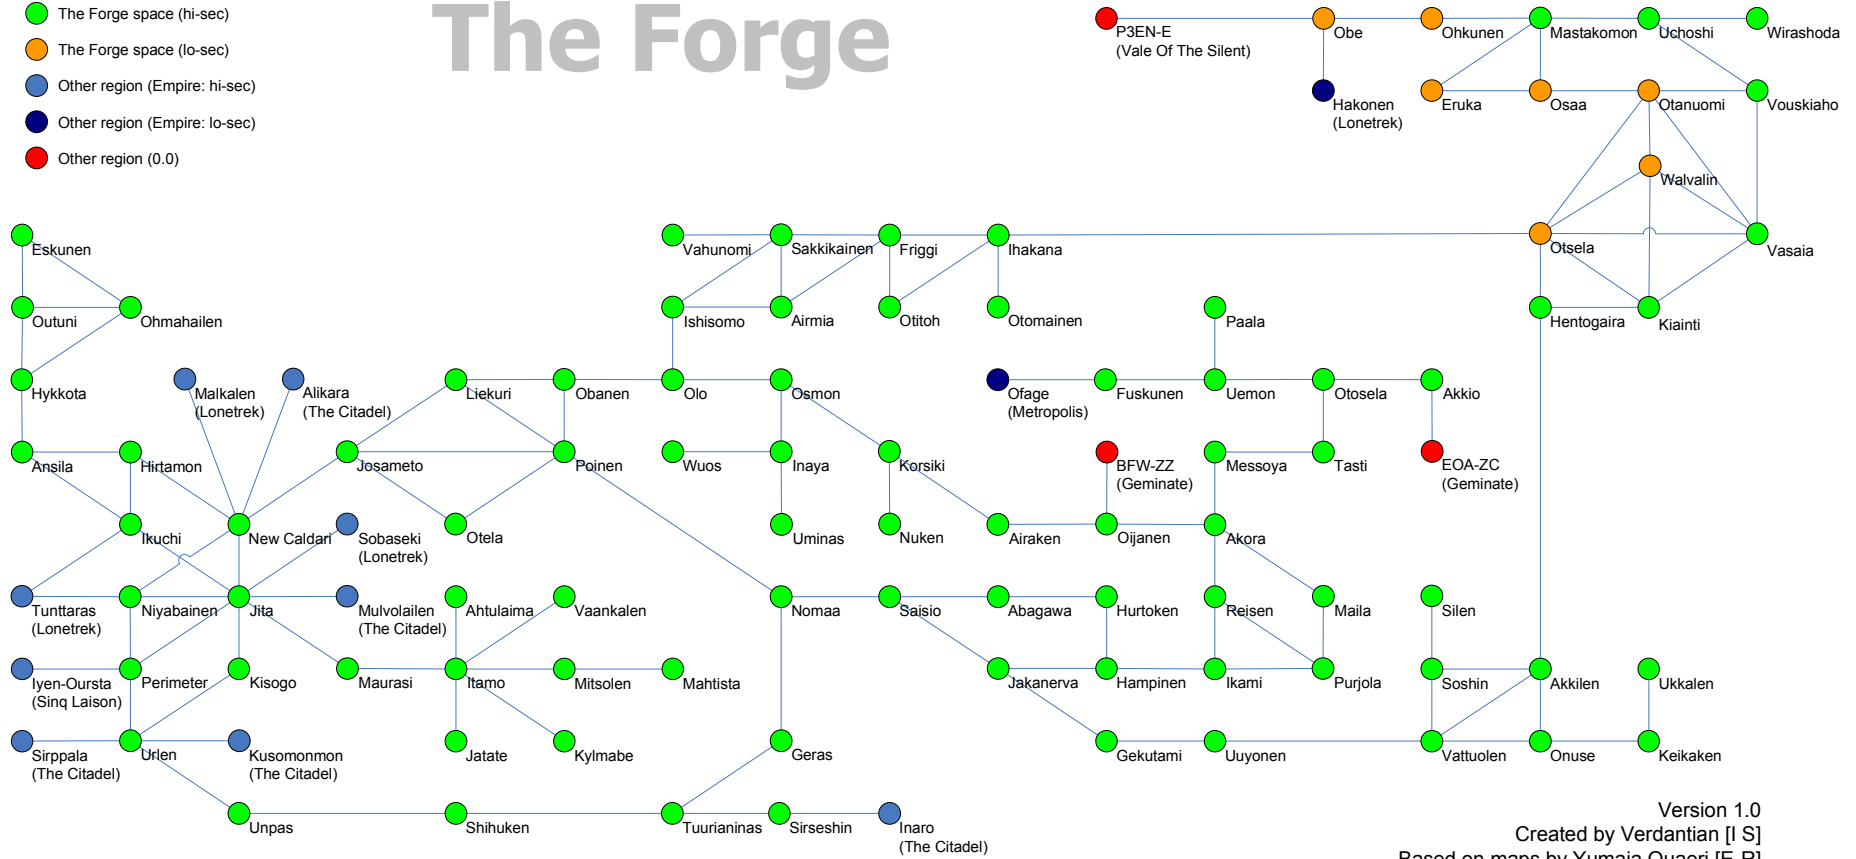

The Forge

- The Forge space (hi-sec)
- The Forge space (lo-sec)
- Other region (Empire: hi-sec)
- Other region (Empire: lo-sec)
- Other region (0.0)

Version 1.0
 Created by Verdantian [I S]
 Based on maps by Yumaia Queri [E-R]