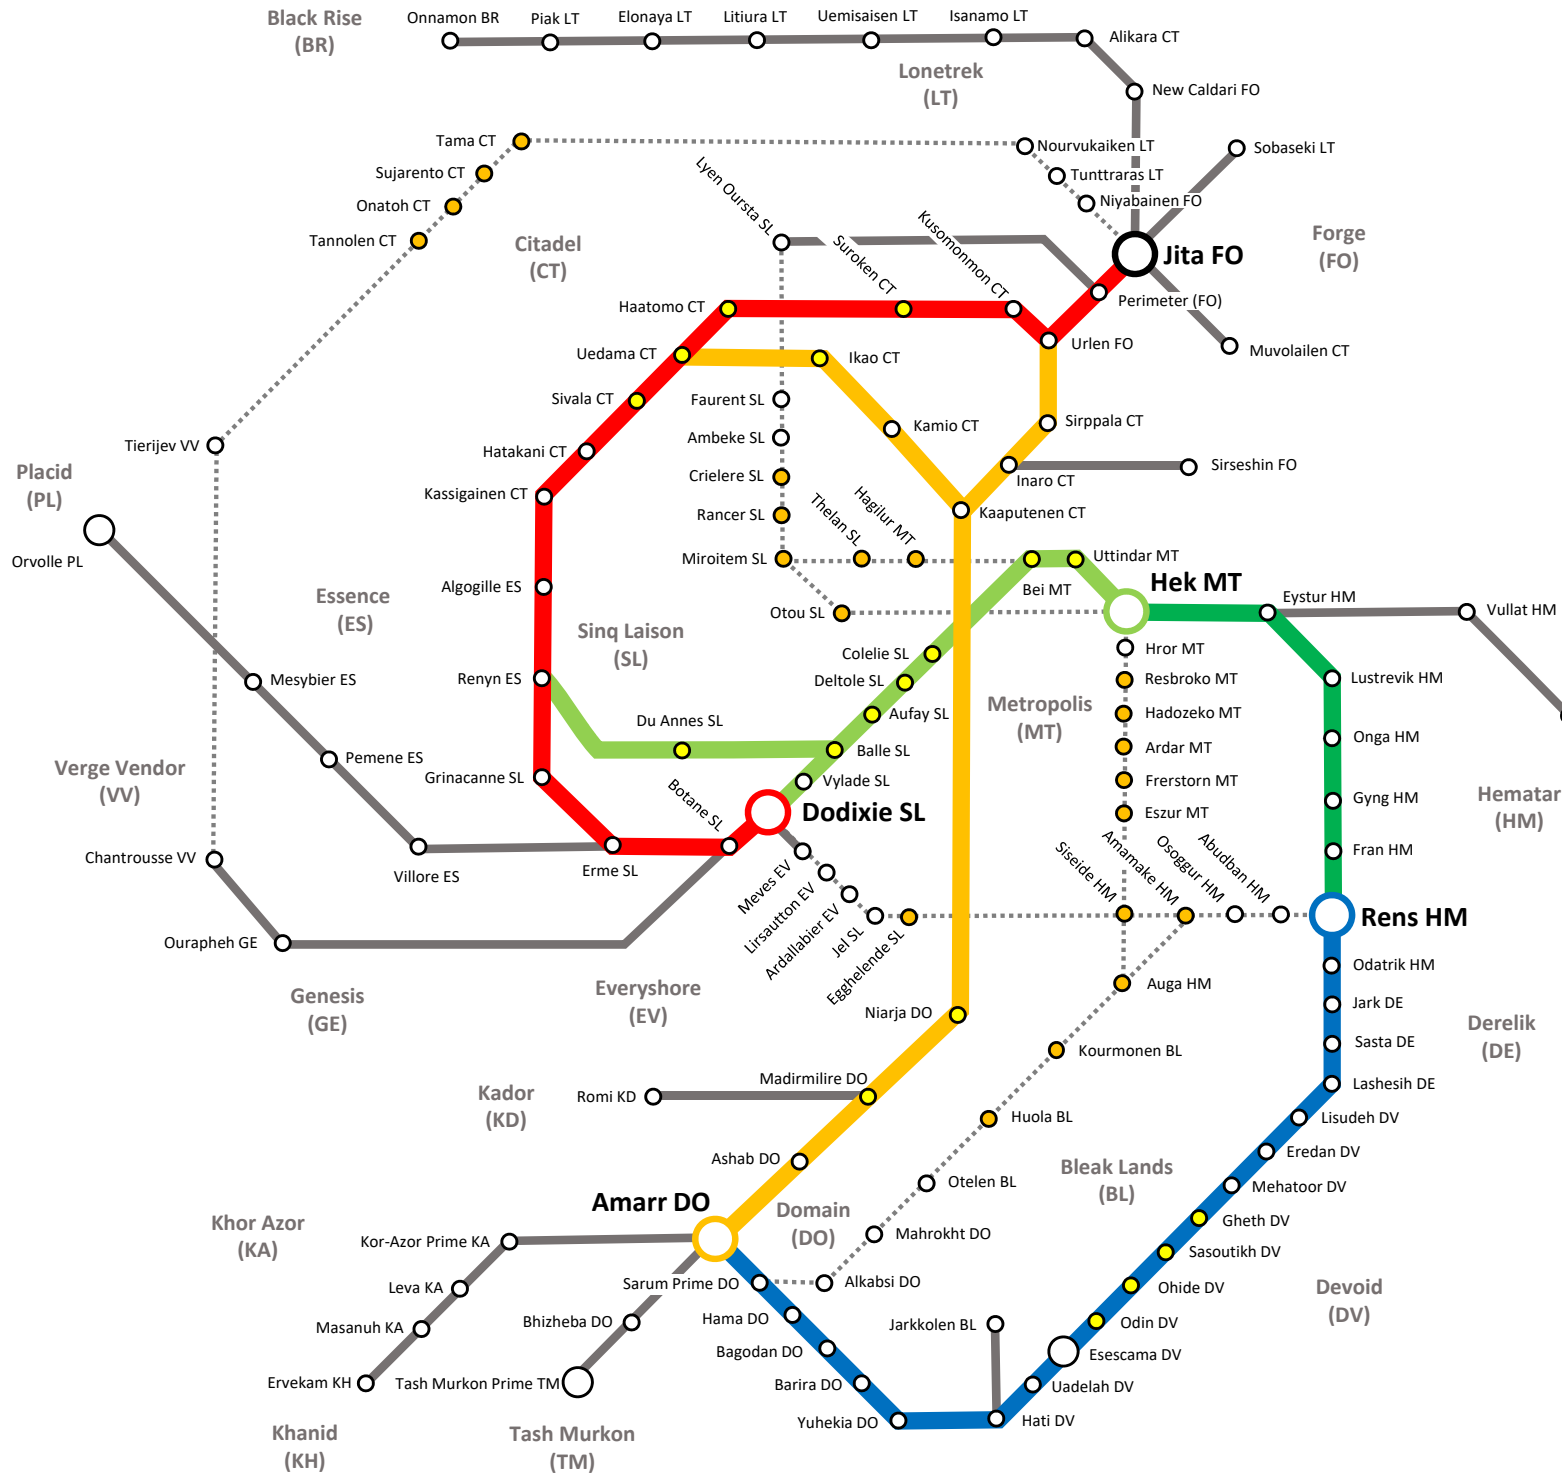

High-Sec Trade Route Map

The fastest high-sec routes for inter-regional arbitrage and fastest routes between main trade hubs

Jumps – Safest route

	Jita	Dodixie	Amarr	Rens	Hek
Jita	0	15	9	25	19
Dodixie	15	0	16	14	8
Amarr	9	16	0	20	20
Rens	25	14	20	0	6
Hek	19	8	20	6	0

Jumps – Fastest Route

	Jita	Dodixie	Amarr	Rens	Hek
Jita	0	12	9	15	9
Dodixie	12	0	14	10	8
Amarr	9	14	0	11	15
Rens	15	10	11	0	6
Hek	9	8	15	6	0

- Shortest High-Sec Route between main trade hubs.
- High Sec shortcut to neighboring region.
- Fastest route between main trade hubs.
- High Security System (1.0-0.7).
- Medium Security System (0.5-0.6). Some ganking.
- Low Security System (<0.5). May have gate camps.
- Metropolis (MT)**
Ardar MT Region name, with region abbreviation in brackets.
- System name. Initials after name is region abbreviation.