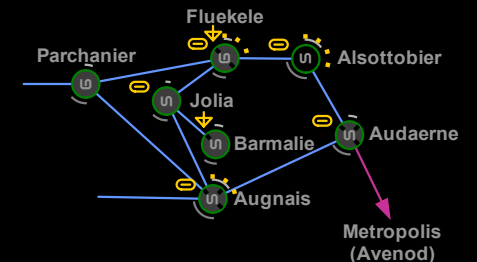

EXAMPLE 2: VERGE VENDOR

Low security system
+0.3 Sec status
Station has Factory and Refinery
Many Moons
Few Asteroid fields
5/10 Complex

EXAMPLE 3: FOUNTAIN

Three No-security systems
(-0.6, -0.4, -0.1 security status)
Hophib system in Aridia is included on the map because it has a refinery

EXAMPLE 4: BRANCH

A good dead-end constellation to mine and NPC in.

Refinery Outpost
Factory Outpost
Very low negative sec status
(-0.4 to -0.9 and a single -1.0 system)

Lots of asteroid fields
One system with ice fields
10/10 complex

EXAMPLE 5: SINQ LAISON

A constellation full of COSMOS locations, right next to Metropolis.

5 cosmos systems
Barmalie has a beacon to investigate.
Four refineries for your NPC loot
Three 3/10 complexes
A quick jump to Avenod in Metropolis
All +0.5 security status with the exception of Fluekele