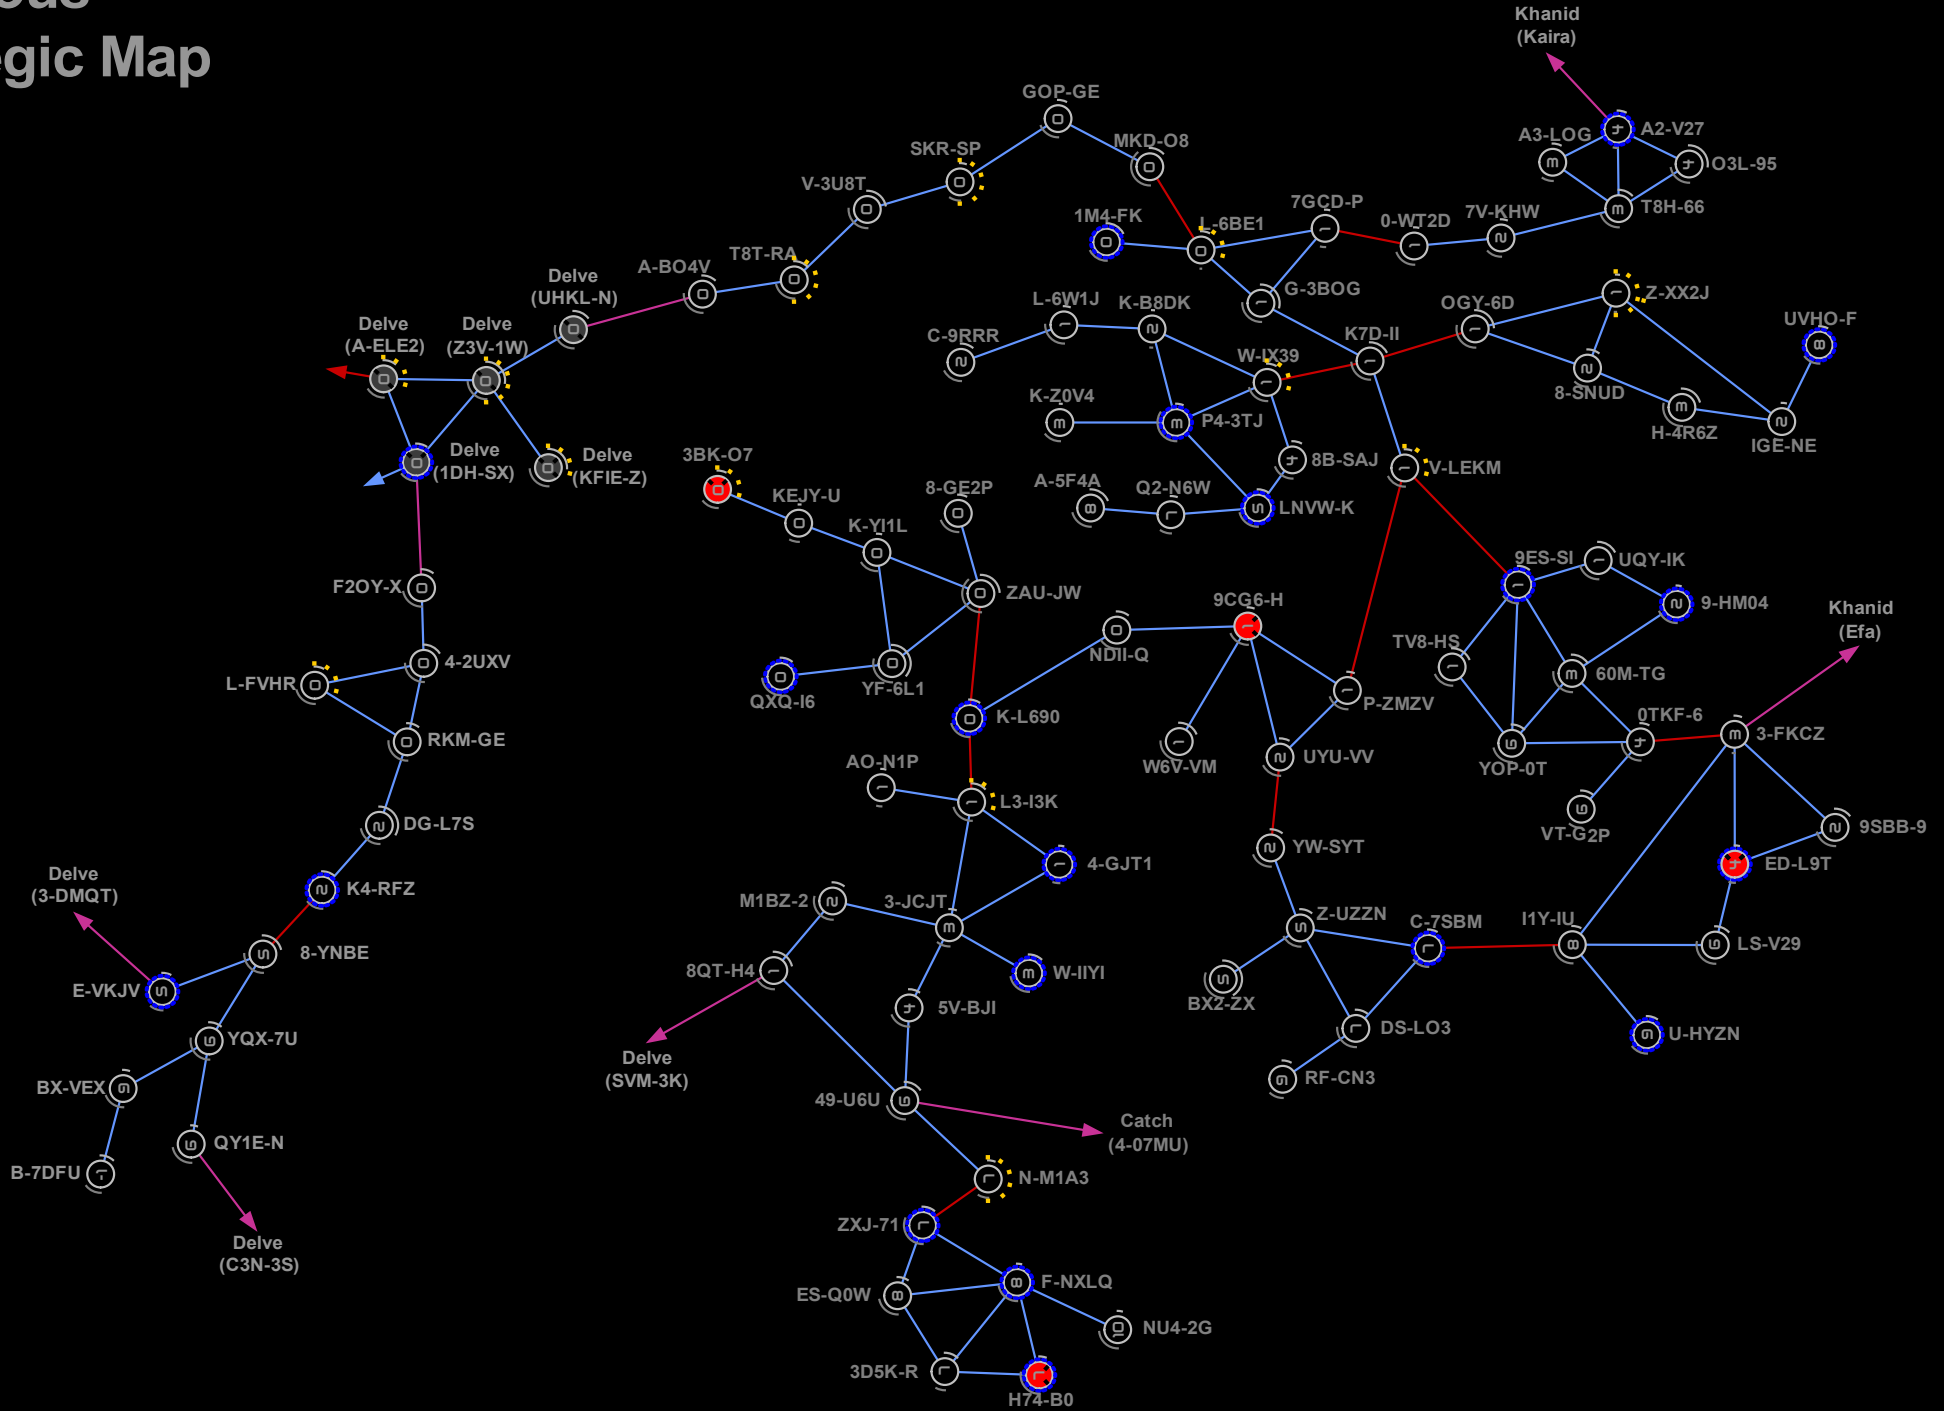

Querious Strategic Map