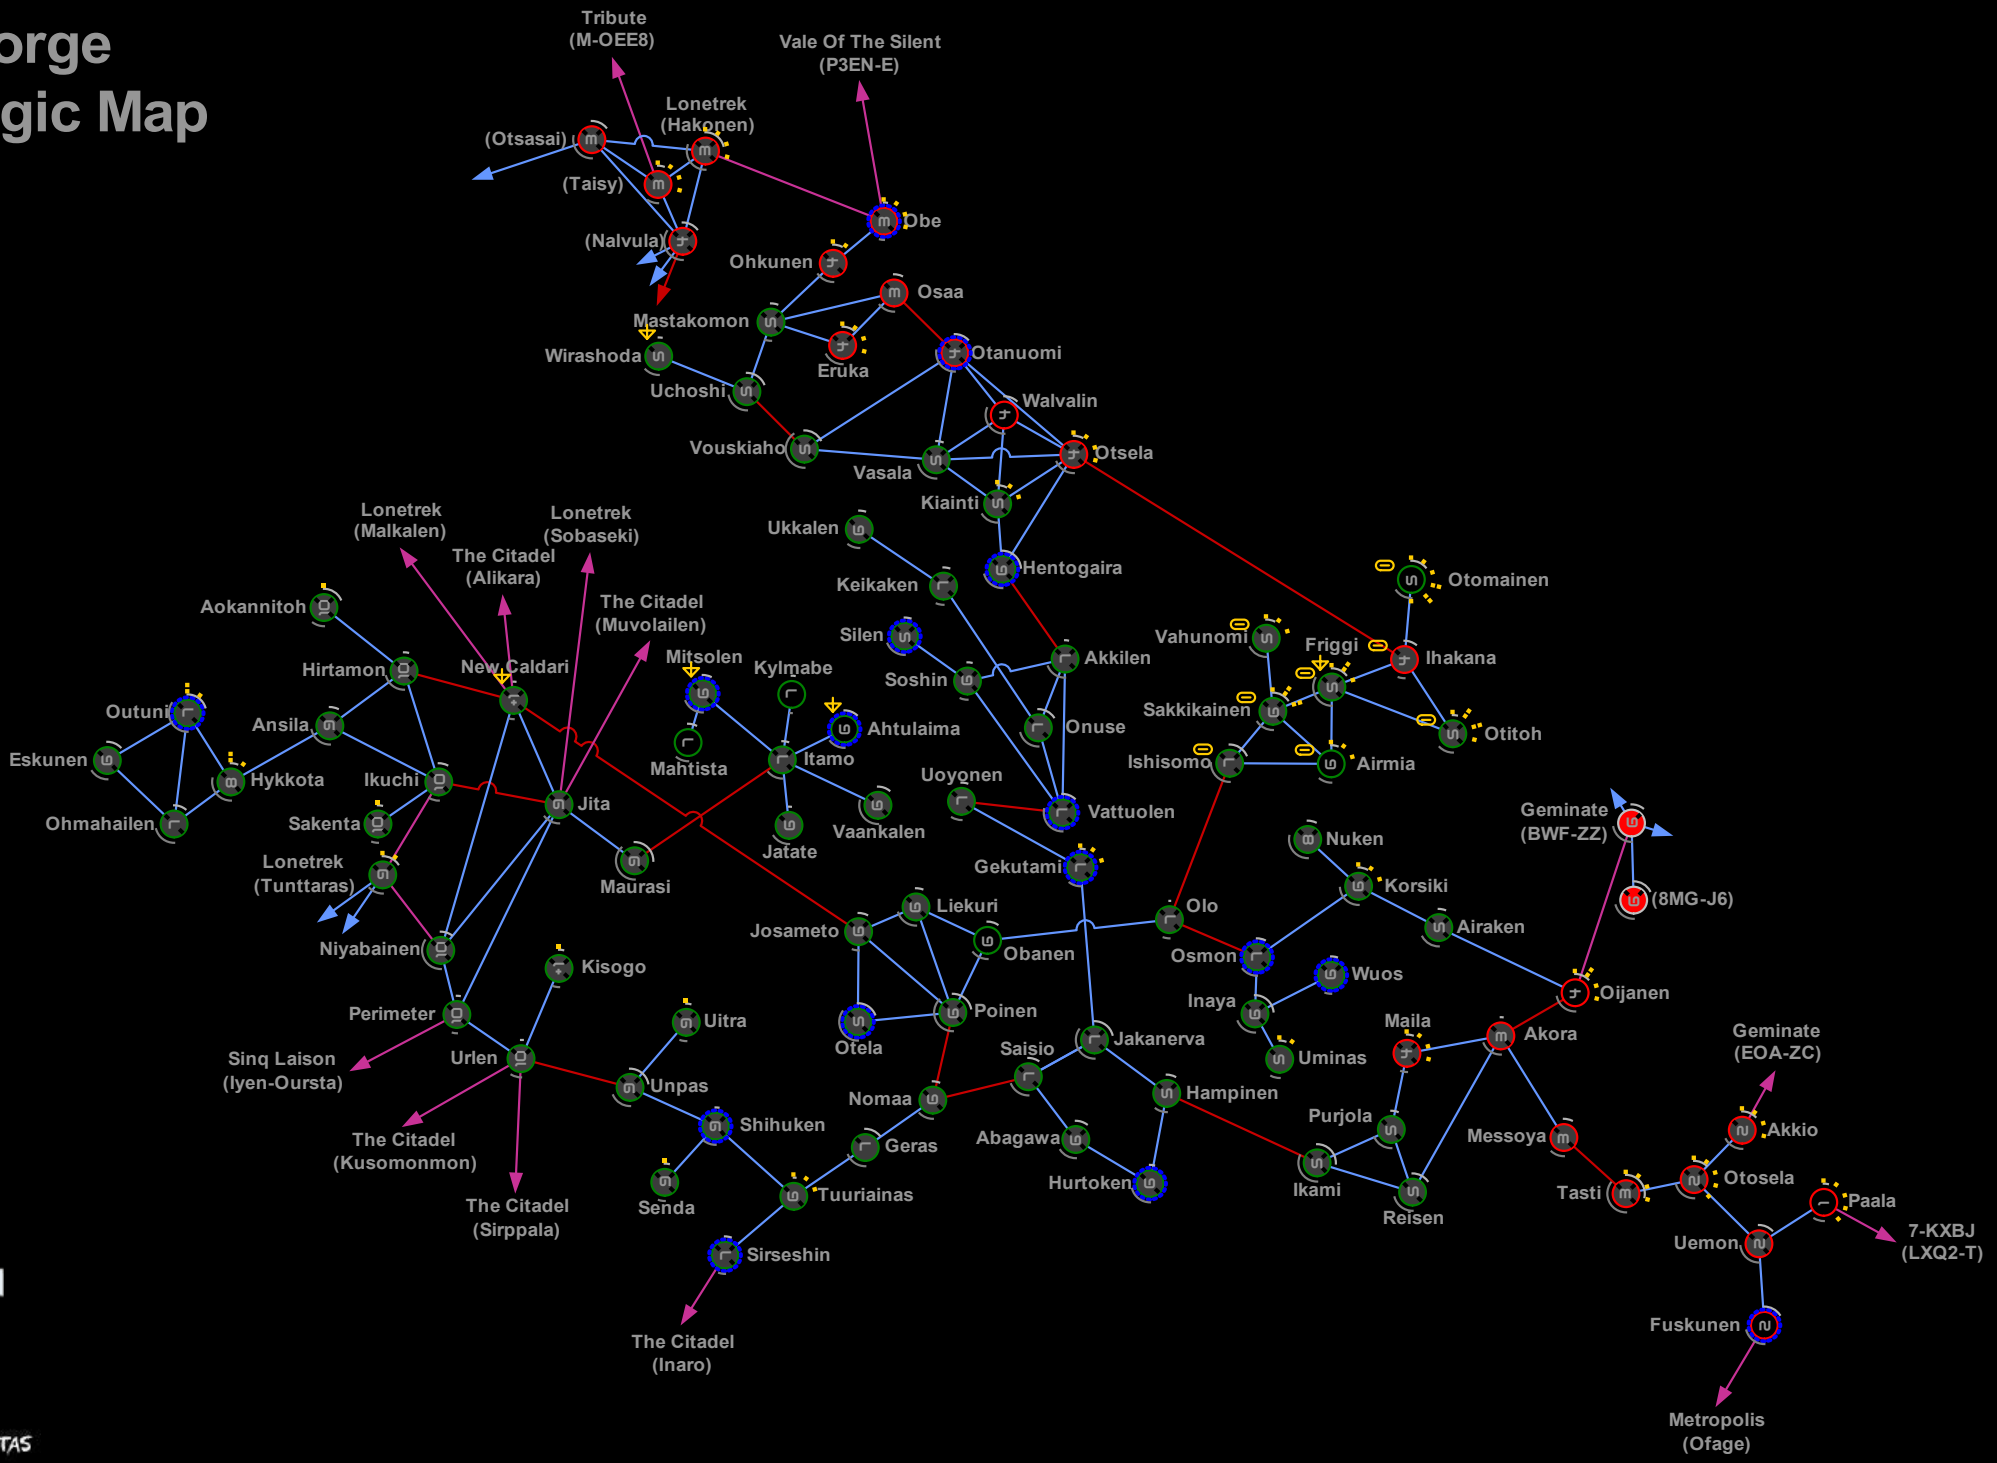

The Forge Strategic Map

© 2004 - 2007 www.eve-maps.com