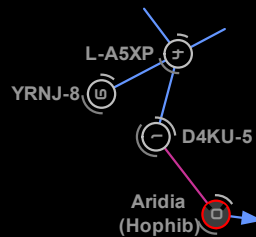

COMPLEXES

- Highest Level Complex 4/10 In System
- Multiple Complexes 4/10 Max, 2 Of 3/10
- COSMOS System
- Beacon In System

EXAMPLE 1: METROPOLIS

High security system
+ 0.6 Sec status
Many Moons (40% of max)
Few Asteroid fields (20% of max)

EXAMPLE 2: VERGE VENDOR

Low security system
+0.3 Sec status
Station has Factory and Refinery
Many Moons
Few Asteroid fields
5/10 Complex

EXAMPLE 3: FOUNTAIN

Three No-security systems
(-0.6, -0.4, -0.1 security status)
Hophib system in Aridia is included on the map because it has a refinery